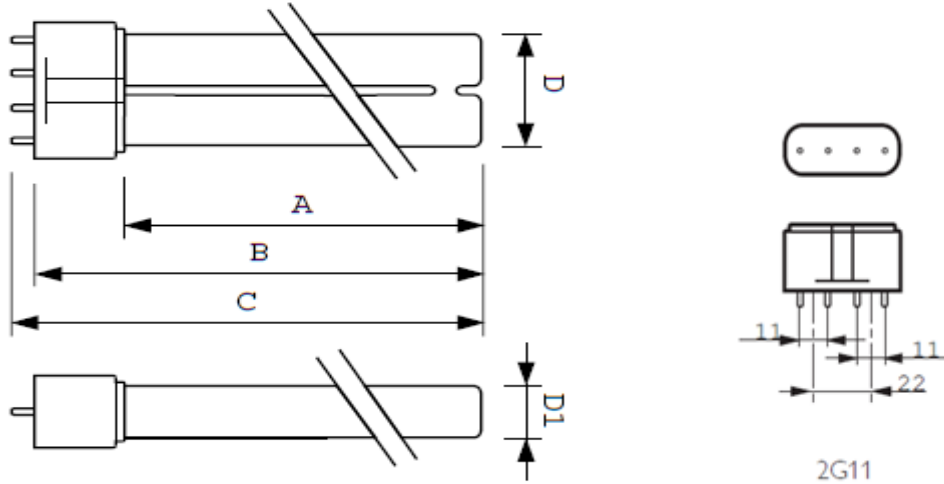

### Dimensions

Size "A"	390 mm
Size "B"	415 mm
Size "C"	420 mm
Size "D1"	18 mm
Size "D"	38 mm
Base	2G11 (4 pins)
<b>Electrical data</b>	
Lamp Wattage (Rated) (Nom)	60 W
Lamp Current (Nom)	800 mA
Lamp Voltage (Nom)	105 V
<b>Physical Data</b>	
Lamps type	Low Pressure – High Output
UV output (253,7 nm – 100 hour)	19 W
Intensity at 1 m	190 $\mu\text{W}/\text{cm}^2$
Rated Average Life	$\leq 18.000$ hours
Ozone production	0.00 ppm (ozone free)